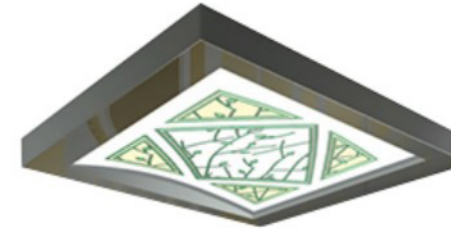

# CABIN CEILING

**SL-D009**

Stainless steel finish  
With acrylic and LED lights

**SL-D011**

Stainless steel finish  
With gold, acrylic and LED lights

**SL-D001**

Stainless steel finish  
With acrylic and LED lights

**SL-D002**

Stainless steel finish  
With acrylic and LED lights

**SL-D012**

Stainless steel finish  
With wood, acrylic and LED lights

**SL-D013**

Stainless steel finish  
With acrylic and LED lights

**SL-D003**