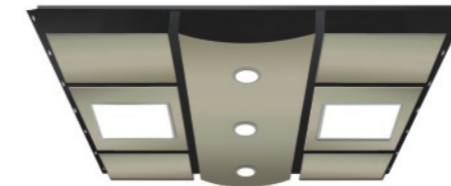

SL-D014

Stainless steel finish
With wood, acrylic and LED lights