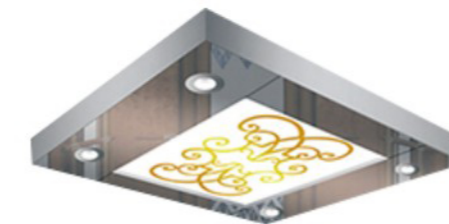

SL-D008

Stainless steel finish
With acrylic and LED lights