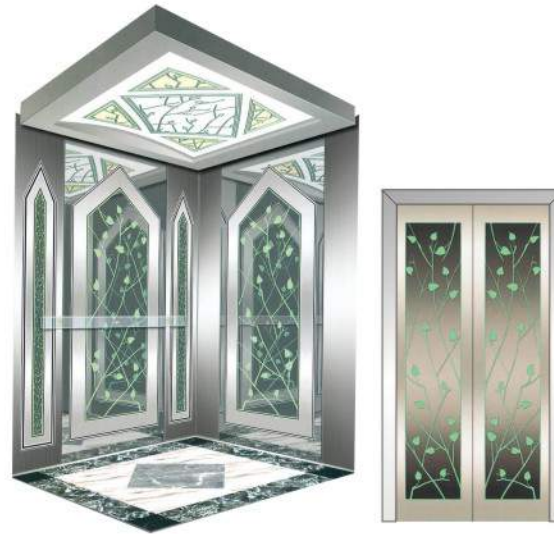

• SL-J030

• SL-T030

Cabin walls:
Mirror Etching Hairline stainless steel finish
With green