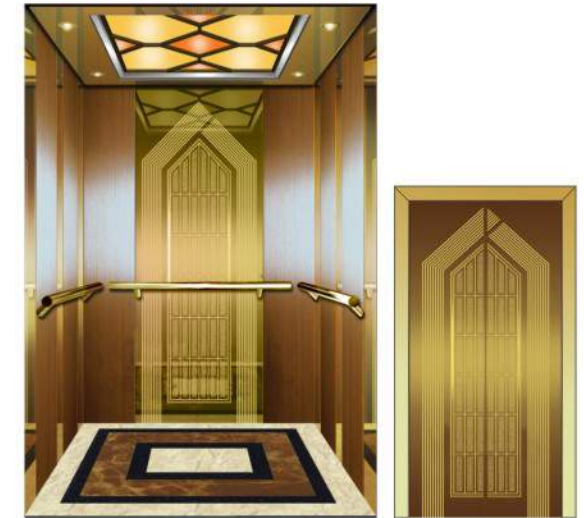

• SL-J028 • SL-T028

Cabin walls:
Mirror Etching Hairline stainless steel finish
With gold