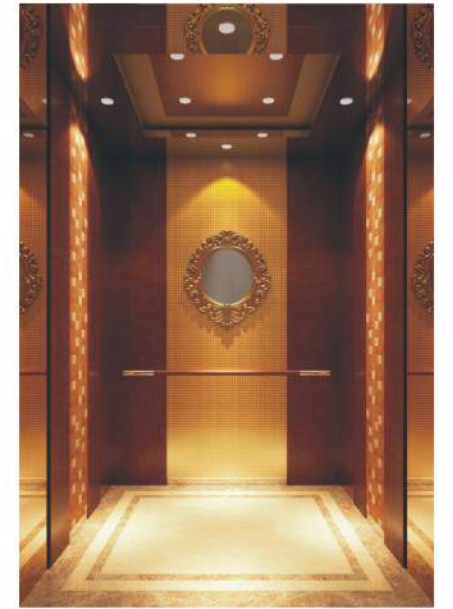

LUXURY STYLE

Passenger Elevator
Cabin Decoration

• SL-J054

Cabin walls:
Wood grain, marble, stainless steel mirror

• SL-J055

Cabin walls:
Mirror Etching Hairline stainless steel finish
with black gold, leather and wood

• SL-J056

Cabin walls:
Mirror Etching Hairline stainless steel finish
with rose gold, leather and wood