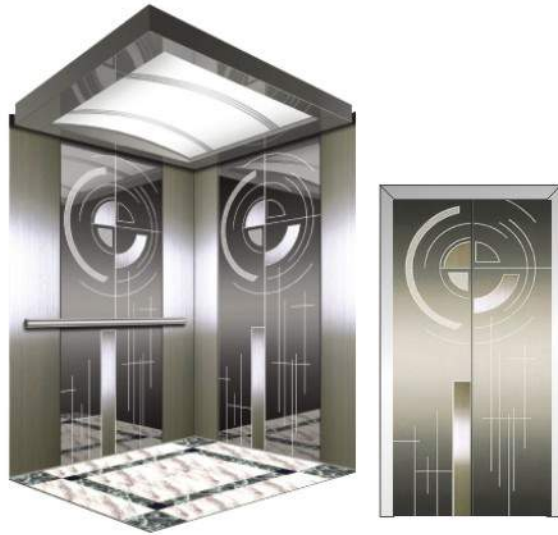

• SL-J006   • SL-T006

Cabin walls:
Mirror Etching Hairline stainless steel finish