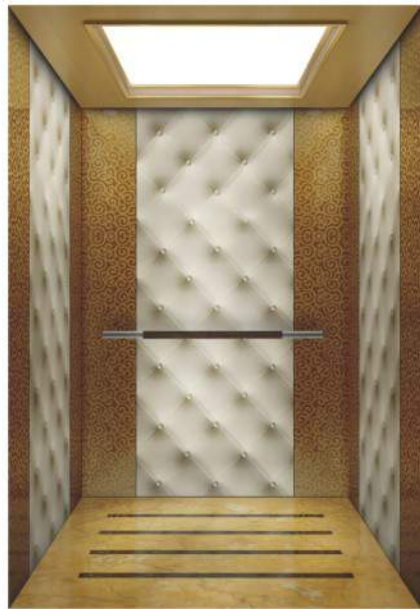

CLASSIC STYLE

Passenger Elevator
Cabin Decoration

LUXURY STYLE

Passenger Elevator
Cabin Decoration

• SL-J054

Cabin walls:
Wood grain, marble, stainless steel mirror

• SL-J055

Cabin walls:
Mirror Etching Hairline stainless steel finish
with black gold, leather and wood

• SL-J056

Cabin walls:
Mirror Etching Hairline stainless steel finish
with rose gold, leather and wood

• SL-J052

Cabin walls:
High soft leather bag, titanium etching

• SL-J053

Cabin walls:
Wood finishes, solid wood lines, hairline stainless steel