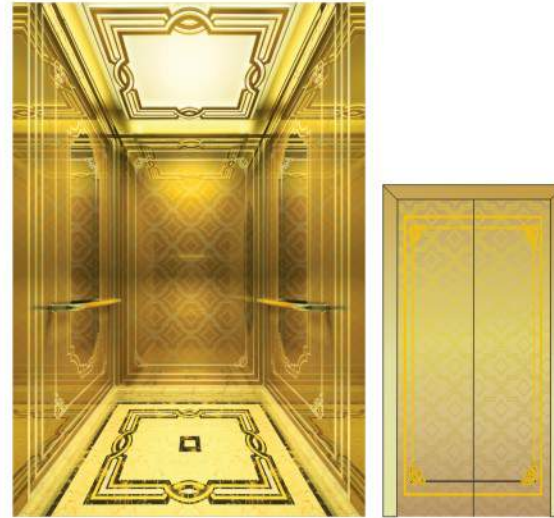

• SL-J036

• SL-T036

Cabin walls:
Mirror Etching Hairline stainless steel finish
With gold and marble

• SL-J037 • SL-T037

Cabin walls:
Mirror Etching Hairline stainless steel finish
With gold

• SL-J038 • SL-T038

Cabin walls:
Mirror Etching Hairline stainless steel finish
With gold

• SL-J049

Cabin walls:
Hairline stainless steel, mirror-etched stainless steel,
one-piece overall control box

• SL-J050

Cabin walls:
Stainless steel etching, hair lines