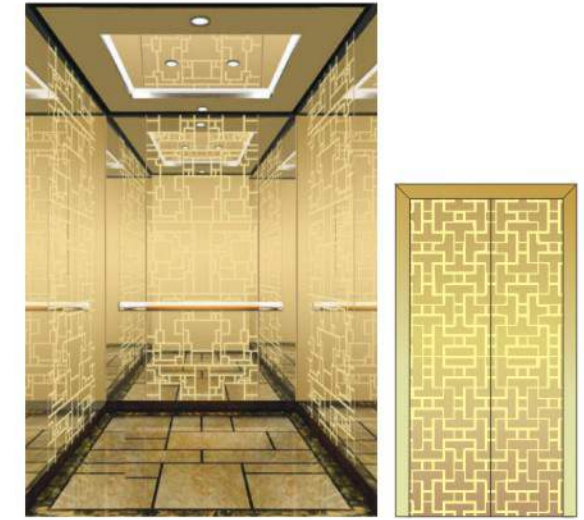

• SL-J034

• SL-T034

Cabin walls:
Mirror Etching Hairline stainless steel finish
With gold